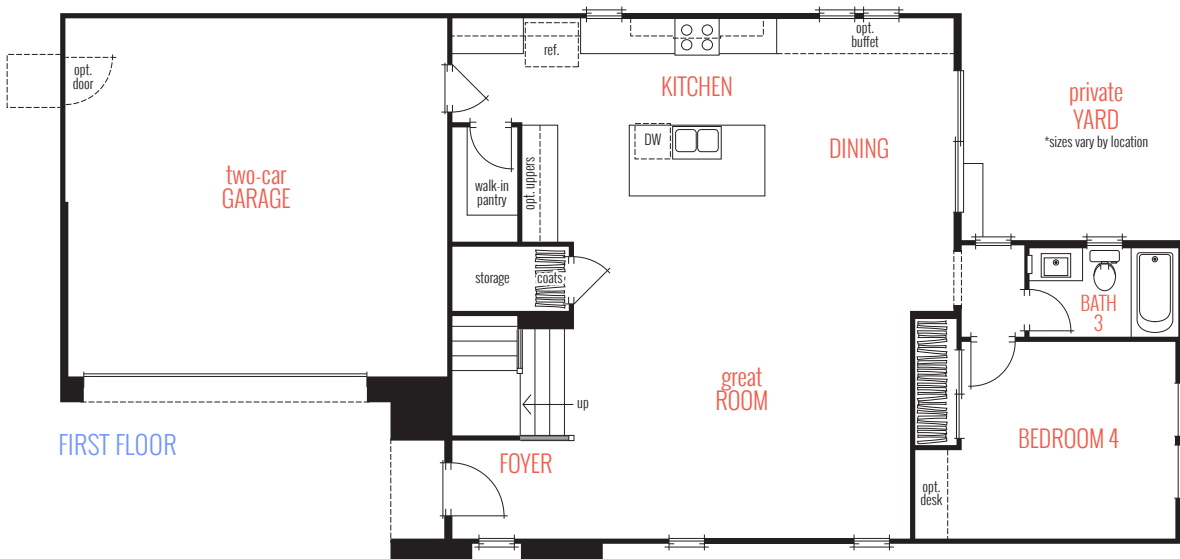

PLAN THREE

Approx. 2,331 Sq. Ft. • 4 Bedrooms • 3 Baths • Loft
Private Yard • 2-Car Garage

PLAN 3B AS MODELED
PRELIMINARY