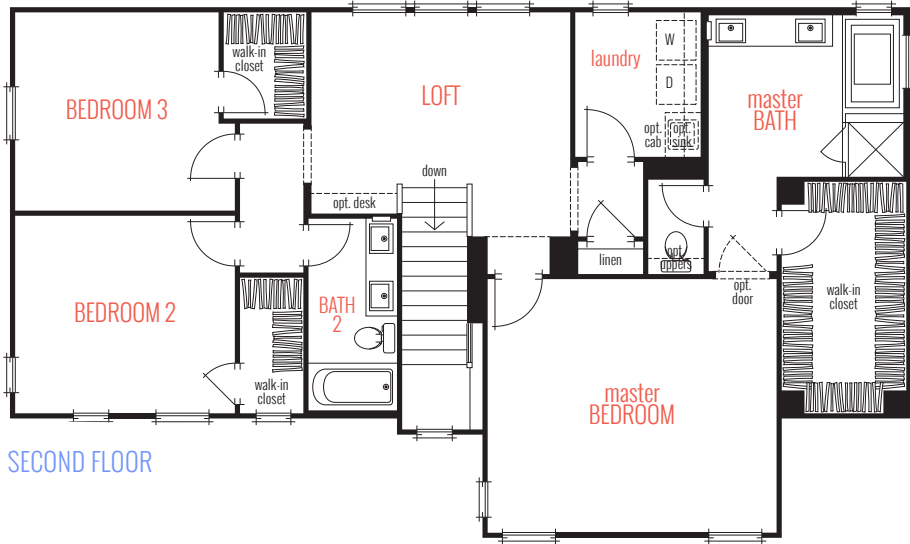

PLAN THREE

Approx. 2,331 Sq. Ft. • 4 Bedrooms • 3 Baths • Loft
Private Yard • 2-Car Garage

PLAN 3B AS MODELED
PRELIMINARY